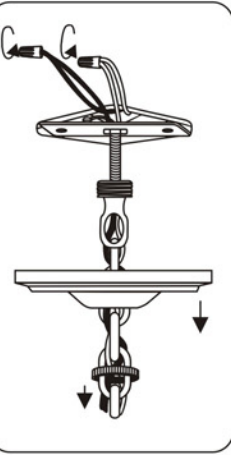

MODEL#:29765 ASSEMBLY AND DRESSING INSTRUCTIONS

You will need 8 - Med. Bulb
40 Watts Recommended
60 Watts Max
Bulb not included.

ITEM NUMBER:# 29765 INSTRUCTIONS

WARNING:

Electrical Danger Turn Power Off

All electrical components must be installed by a licensed electrician in accordance with the National Electric Code and the appropriate local electrical codes.